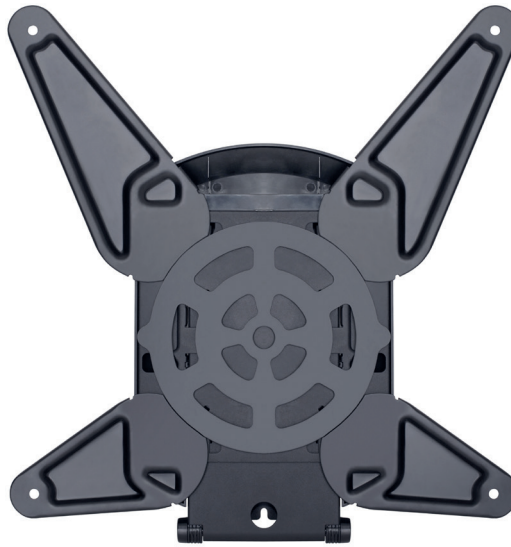

Ready when you are.

M Motorized Tilt Mount Large

Art No: 7 350 022 736 443

The M Motorized Tilt Mount is a tilt mount type motorized TV arm. It tilts your TV screen up to 15 degrees. This allows you to watch your TV in an optimal angle from your TV sofa.

As the M Motorized Tilt Mount optimizes your TV angle, it also makes the most out your living room setting and can create an optimal viewing angle for home or office

environments. Furthermore the possibility to a preset preferred tilt angle gets rid of your juggling with your remote control over and over again, getting your TV into the right position.

The M Motorized Tilt Mount also has a built in safety protection function that kicks in if something blocks its tilt movement, it automatically the goes to a full stop.

SPECIFICATIONS

M Motorized Tilt Mount Large	
For screen size:	40-52"
VESA standard:	300x300 400x300 400x400 mm
EAN:	7 350 022 736 443
Colour:	Black
Max load:	22,5 kg
Distribution package:	available in a moment
Warranty:	1 year
Remote control:	Any IR remote control (IR Standard RC5)
Certification:	CE
Power:	DC12V, 0,5A
Weight:	7 kg
Tilt angle:	0 – +15 degrees
Size in mm:	available in a moment
Gift box size in mm:	available in a moment